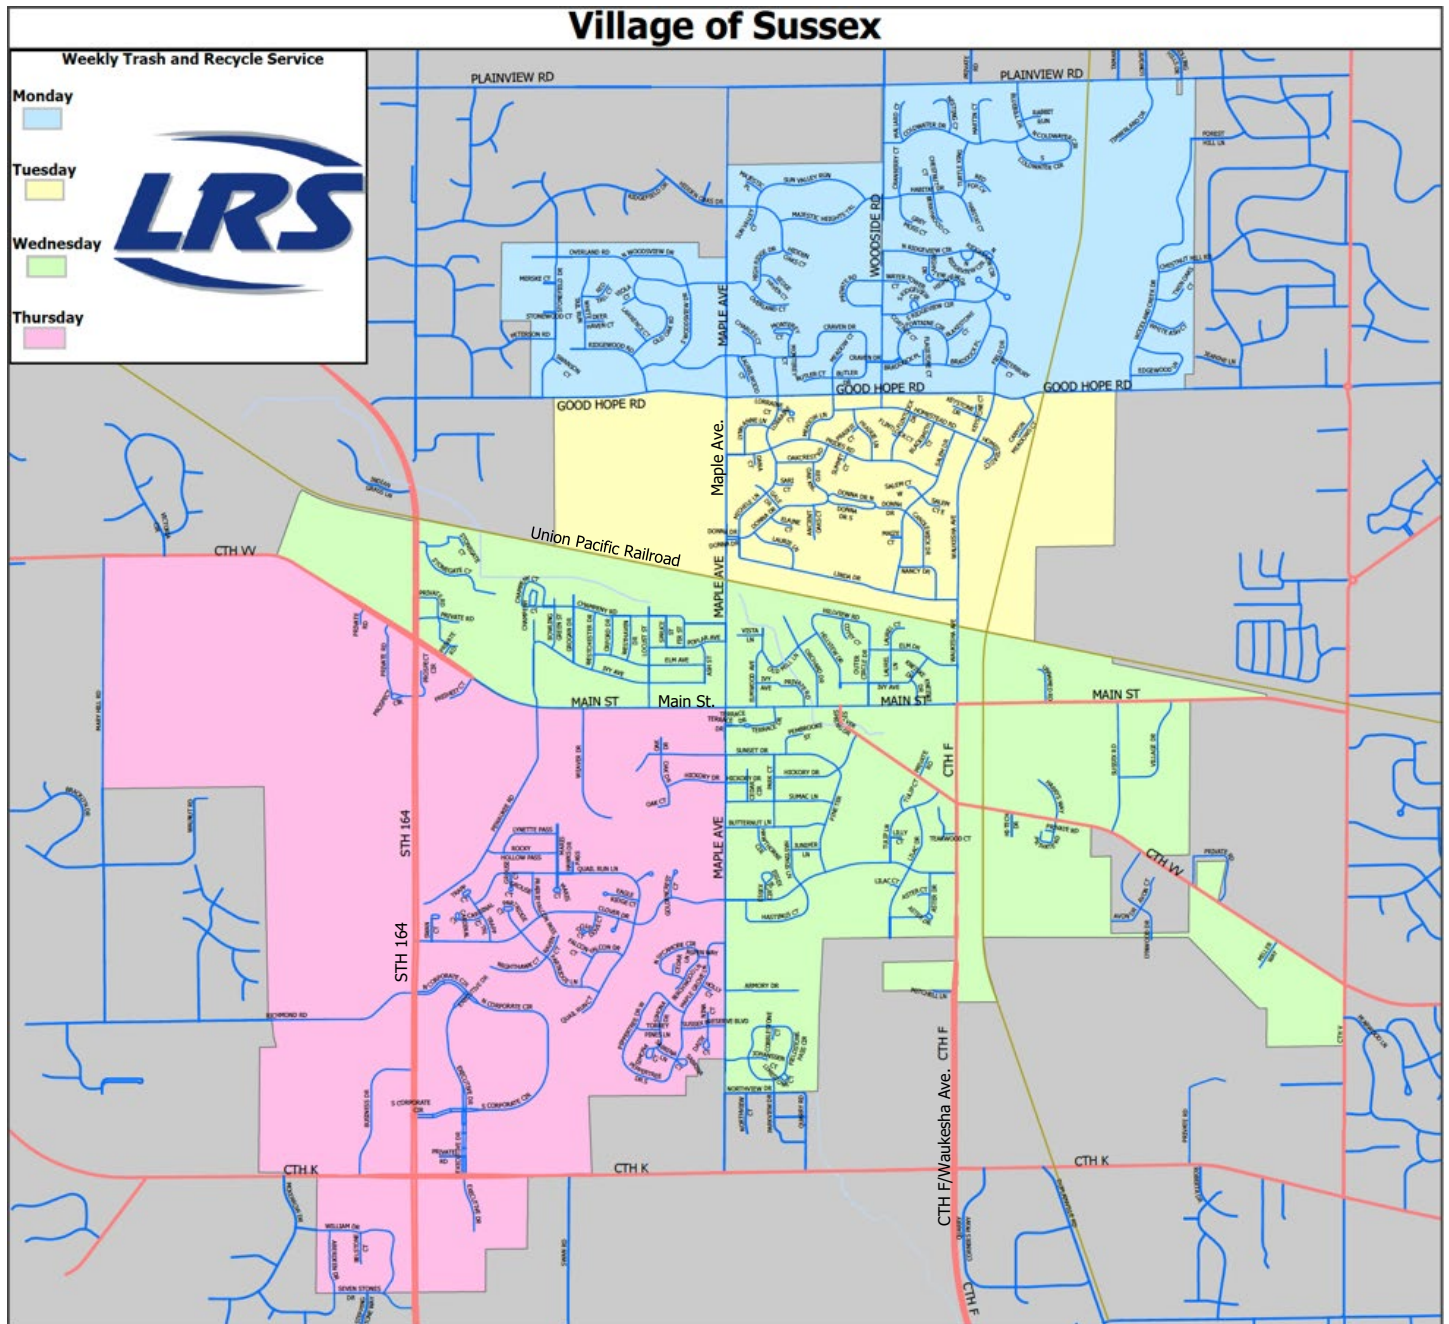

### Collection Days

Monday (blue)	North of Good Hope Road.
Tuesday (yellow)	South of Good Hope Road and north of the Union Pacific Railroad.
Wednesday (green)	South of the Union Pacific Railroad and north of Main Street. South of Main Street and east of Maple Avenue.
Thursday (pink)	South of Main Street and west of Maple Avenue.

# Village of Sussex

## Weekly Trash and Recycle Service

Wednesday

# Village of Sussex

**Weekly Trash and Recycle Service**

**Thursday**