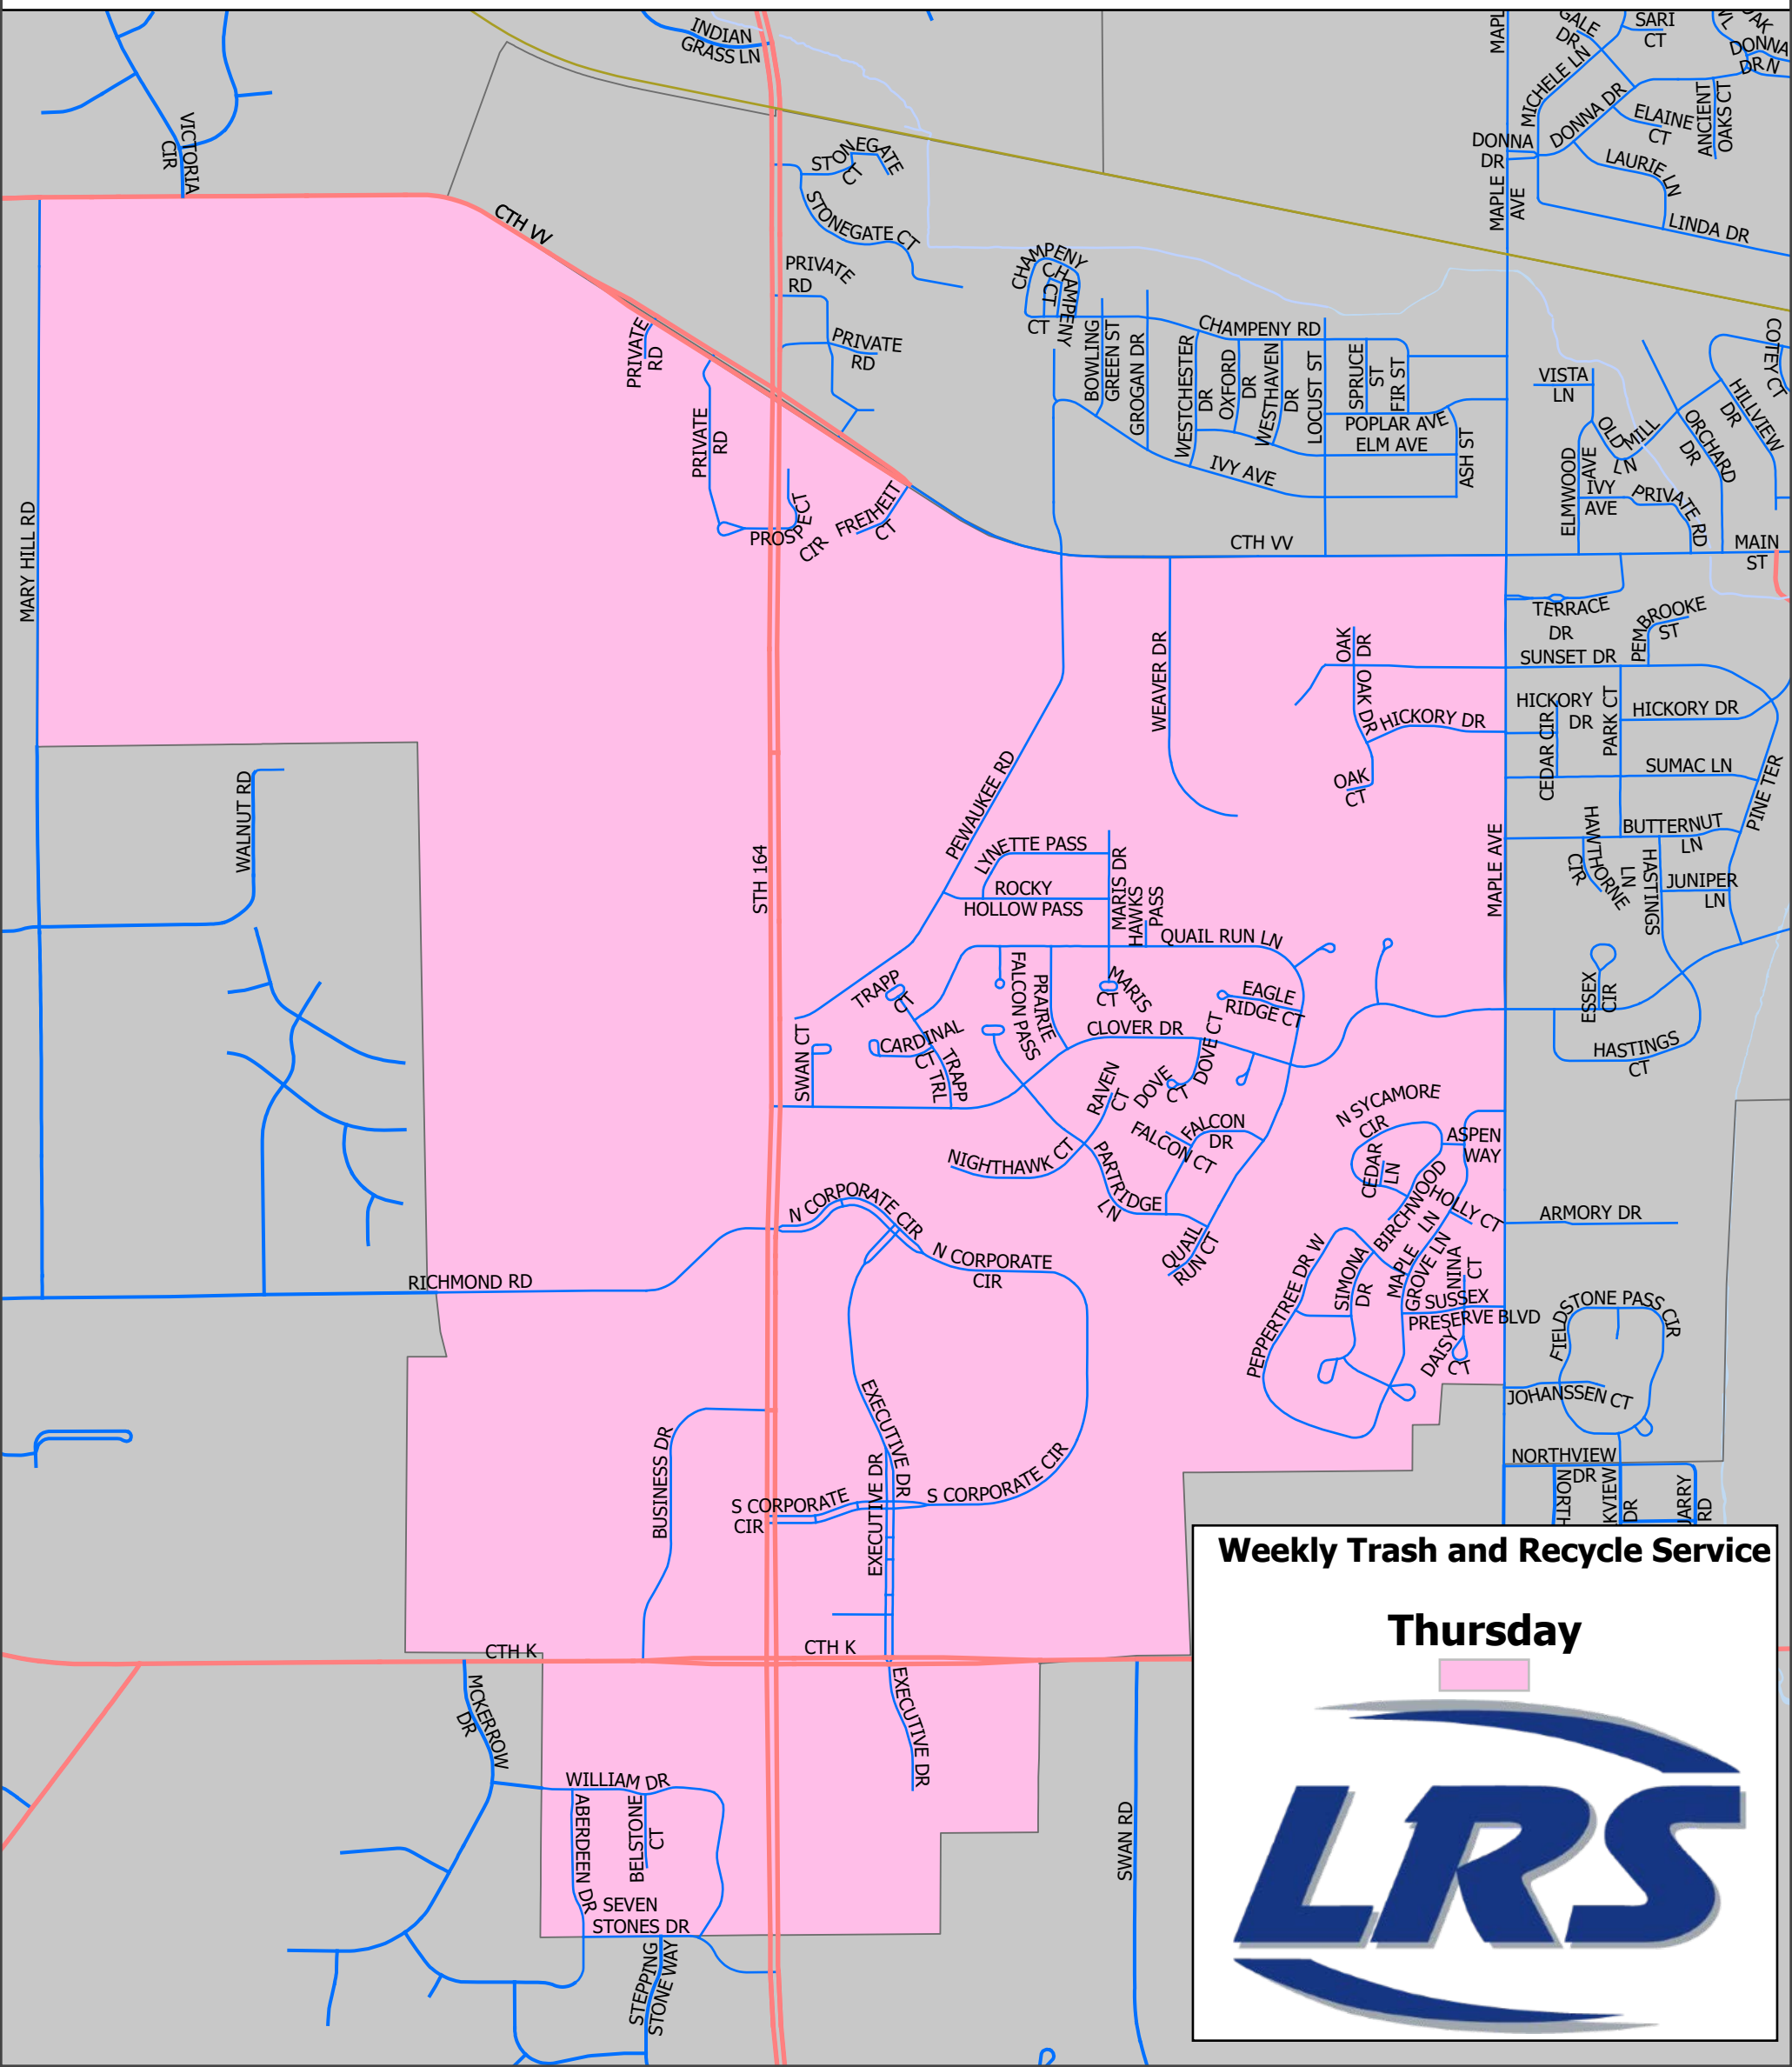

Village of Sussex