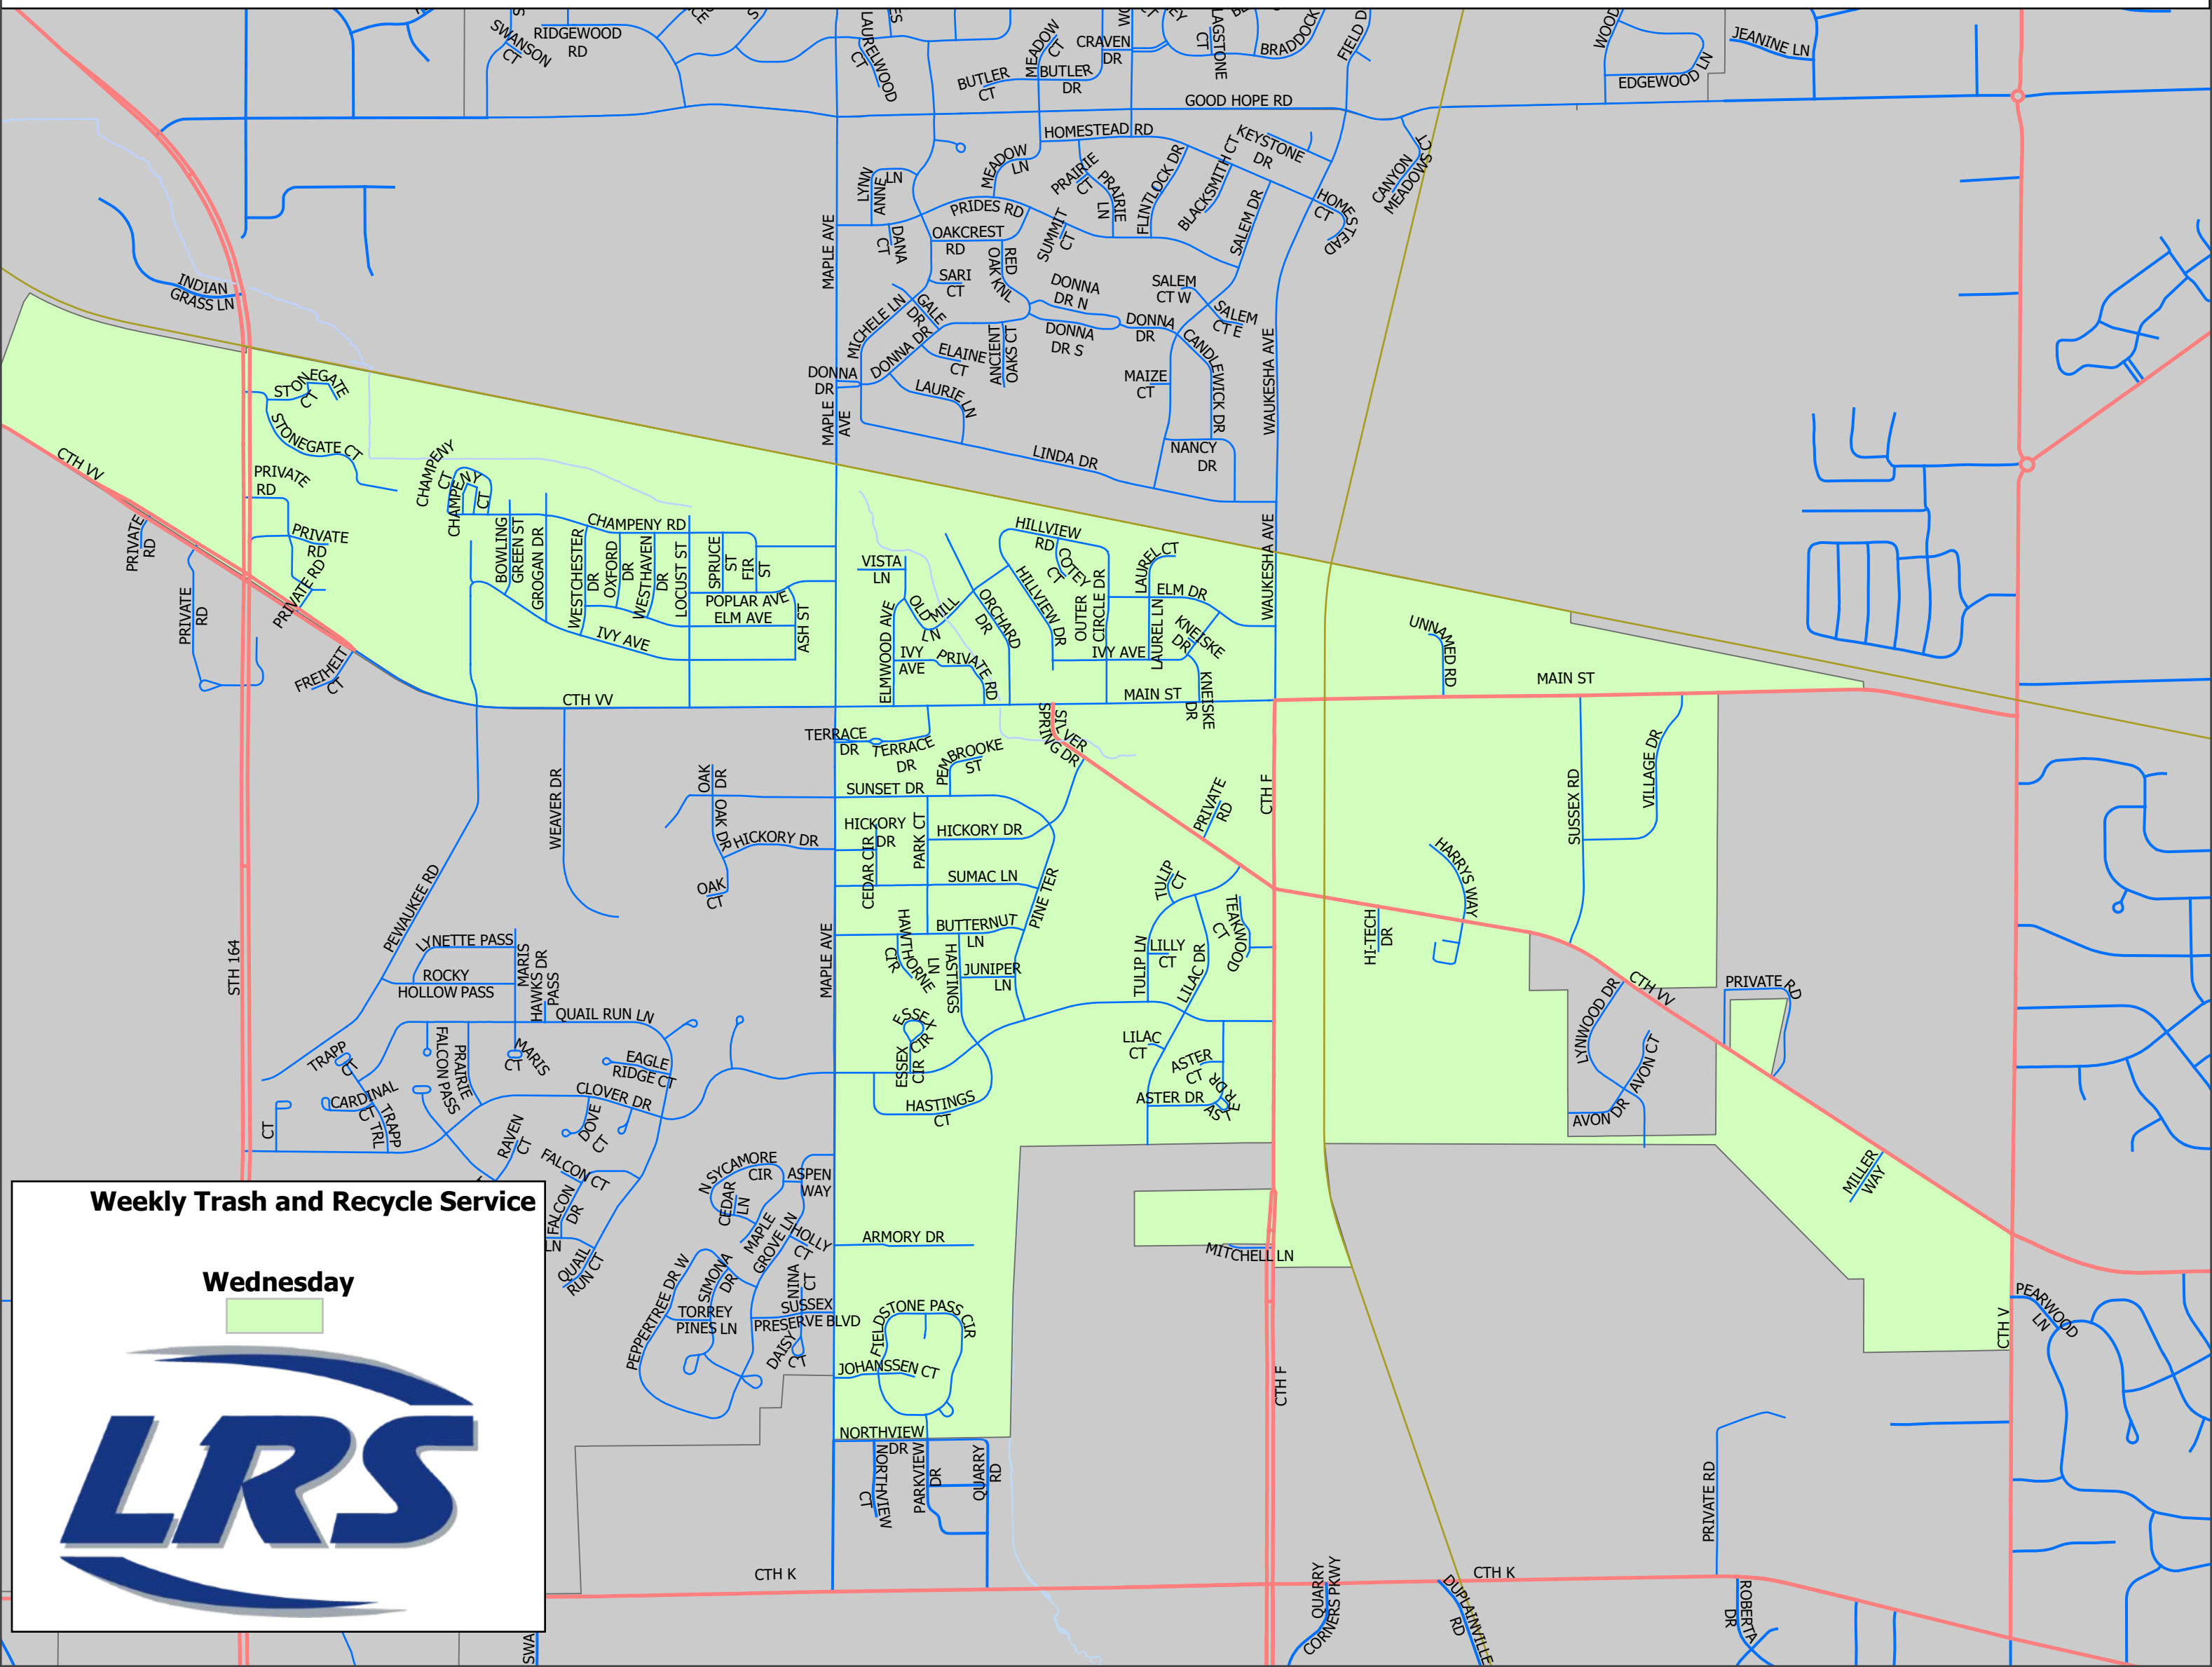

### Collection Days

Monday (blue)	North of Good Hope Road.
Tuesday (yellow)	South of Good Hope Road and north of the Union Pacific Railroad.
Wednesday (green)	South of the Union Pacific Railroad and north of Main Street. South of Main Street and east of Maple Avenue.
Thursday (pink)	South of Main Street and west of Maple Avenue.

# Village of Sussex

## Weekly Trash and Recycle Service

Wednesday

# Village of Sussex

**Weekly Trash and Recycle Service**

**Thursday**