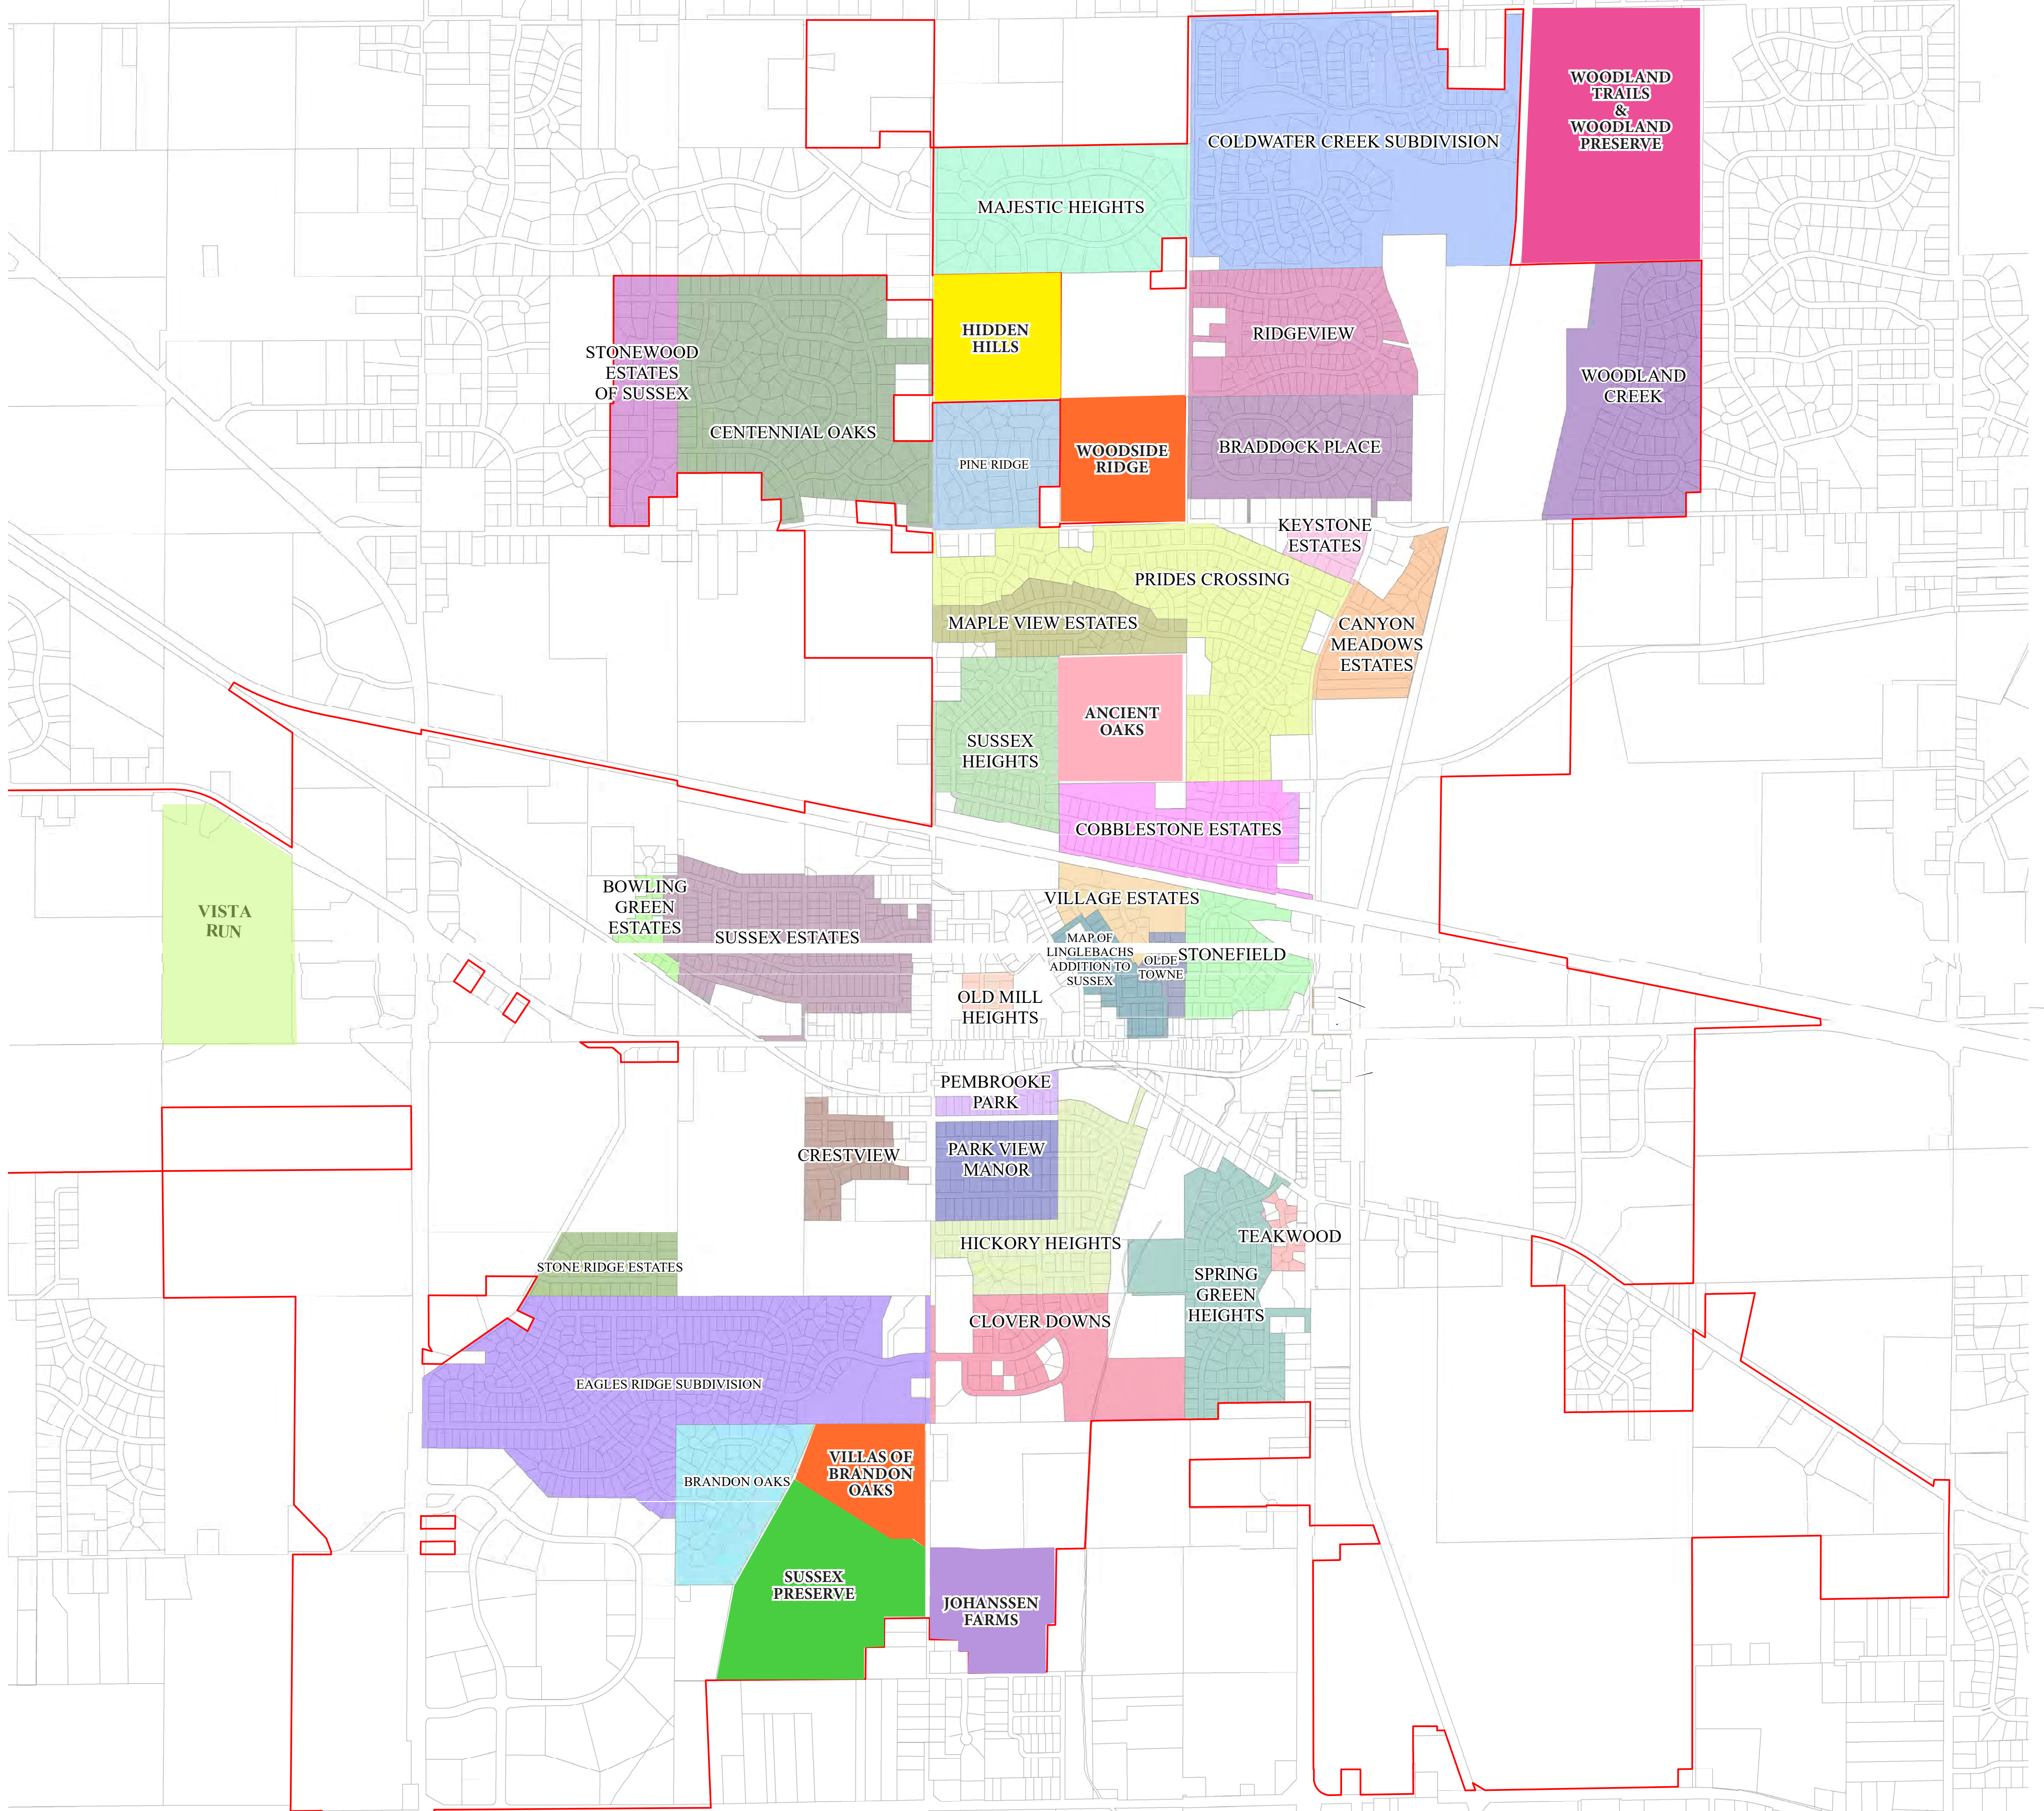

# SUBDIVISION MAP

(09/01/2020)

Street Address	Rummage Items	Rummage Subdivision
N69W23510 Donna Drive North	Clothes, Toys, Furniture	Ancient Oaks
W245N6635 Bowling Green Street	Crafts, Scrapbooking, Rubber Stamps, Sizzix Machine. Priced to sell! All Must Go!	Bowling Green Estates
W245N6607 Bowling Green St	Clothes (all sizes, girks and boys), Furniture, Toys, Shoes, Household Decor, etc	Bowling Green Estates
W241N5682 Birchwood Lane	Dressers, Ping Pong Table, Twin Beds, and more...	Brandon Oaks
N74W24429 Red Tail Ct	Furniture, lamps, brass frame full size, 3d printer, remote control boat, guitar amp, and more!	Centennial Oaks
N74W24414 Red Tail Ct	Tiller, Mower,SnBlower,Belt Sanders,ScrollSaw,GasTrimmer,PatioTable,DinTble&6chrs,VintagRefrig,Toys	Centennial Oaks
W241N7509 N Woodsvie Dr	Adult variety -.kitchen, framed art, large. mirrors, camping, games, iron trivets, sewing table. etc	Centennial Oaks
N72W24091 Craven Dr.	Home decor (farmhouse), boys clothes (Under Armour, Adidas- size M & L), housewares, kids toys.	Centennial Oaks
W237N5994 Hastings Ln	Tons of girl clothes sizes 10/12 up to adult medium. Boy clothes 10/12 and 12; Household items. Tools	Clover Downs
N58W23861 Hastings Court #502	Hot wheels, jewelry, books, pre school supplies, KY derby glasses, Milw polo game ball, wood bat,	Clover Downs
W233N6699 Nancy Dr	Household Misc., Clothes, Toys, Baby Clothes 0-24 months	Cobblestone Estates
N66W23475 Linda Drive	Mens/womens clothes, tools, household/ decor items, Camping stuff, Scrapbooking items & tons more	Cobblestone Estates
N67W23739 Linda Drive	Clothes, toys, household items, books	Cobblestone Estates
N66W23459 Linda Dr	10+ RACKS NICE clothes-women & teens XS-XL & guys 2X-3X. Legos/nerf guns, area rugs/furniture, TV.	Cobblestone Estates
W232N7894 Nesting Ct	Books (kid + adult), toys, kid and adult clothes, tools, picture frames, household items	Coldwater Creek
N78W22990 N. Coldwater Circle	Multiple Families - LOTS OF STUFF! Clothes/Shoes/Toys/Home Decor/Furniture/Tools/etc. (Wed PM - Sat)	Coldwater Creek
W231 N7895 Martin Ct.	Kitchen items, Clothing, Furniture, Sporting goods	Coldwater Creek
W230N7924 Bluebill Dr	Kids toys	Coldwater Creek
W234N7685 Grey Moss Ct	Tools, twin bed frame w/padded headboard, twin boxspring, crib, misc furniture, winter decor, more	Coldwater Creek
W234N7660 Grey Moss Court	3-family rummage, boys (5T, 4/5. XS) & girl (NB-9m), baby items, toys, books, decor, & more!	Coldwater Creek
W231 N7881 Martin Ct	Boy Clothes/shoes 9m-5T namebrand,kid/baby toys,books,coach,colorstreet,women shoes,bobbleheads	Coldwater Creek
W231N7943 Martin Ct	Home Decor, Women's Clothing, Designer shoes, Kids Clothes	Coldwater Creek
W232N7803 Turtle Crossing	Baby Items, Baby Clothes, Toddler Clothing & Shoes, Women's Clothing, Household Decor, Kids Toys	Coldwater Creek
W231N7888 Martin Ct	Baby/Kid and Adult clothing, home decor, baby items, toys, housewares, miscellaneous	Coldwater Creek
W234N7931 Mallard ct	Baby clothes toys and all things baby!	Coldwater Creek
W234n7661 Grey Moss Court	Antiques, Tools, Yard Art, Miscellaneous	Coldwater Creek
N62W23712 Sunset Drive	multi-family: collectibles, faith based apparel, kid clothes boy NB-7, girl 18 m-5. Kids \$1, Sat .50	Crestview
N61W24189 OAK CT	Household, Books, School Supplies, Womens Clothes, Mens Clothes, Kids Items, Multi Family Sale.	Crestview