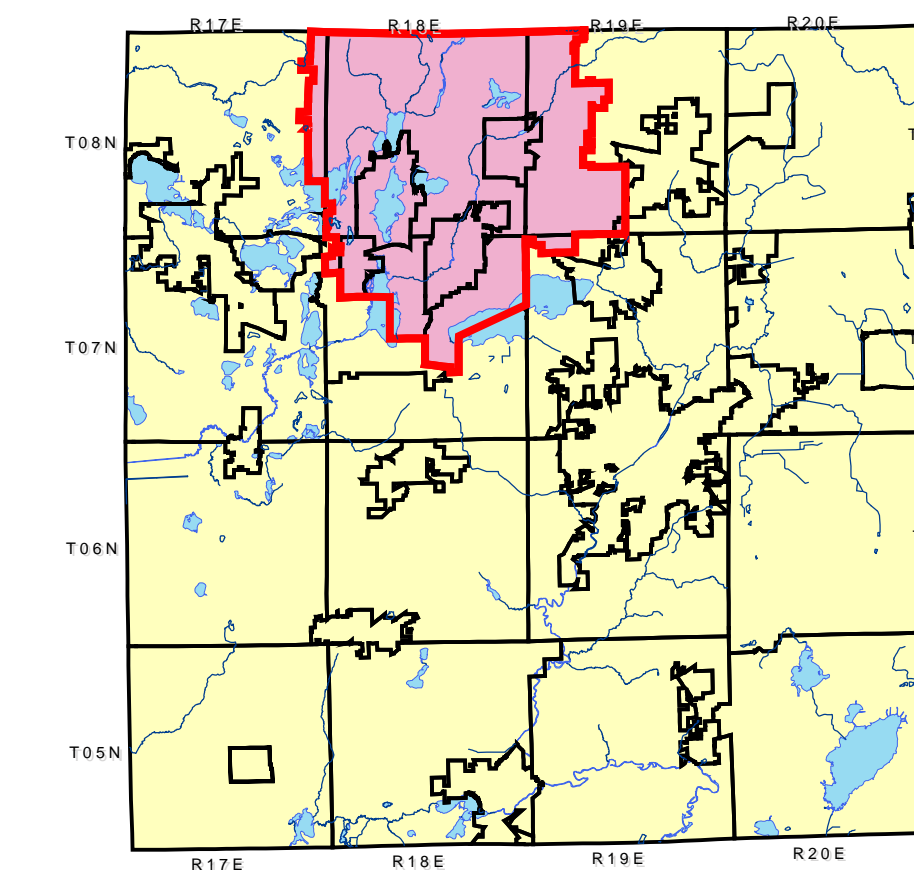

LOCATION OF ARROWHEAD UNION HIGH SCHOOL DISTRICT

WAUKESHA COUNTY, WISCONSIN