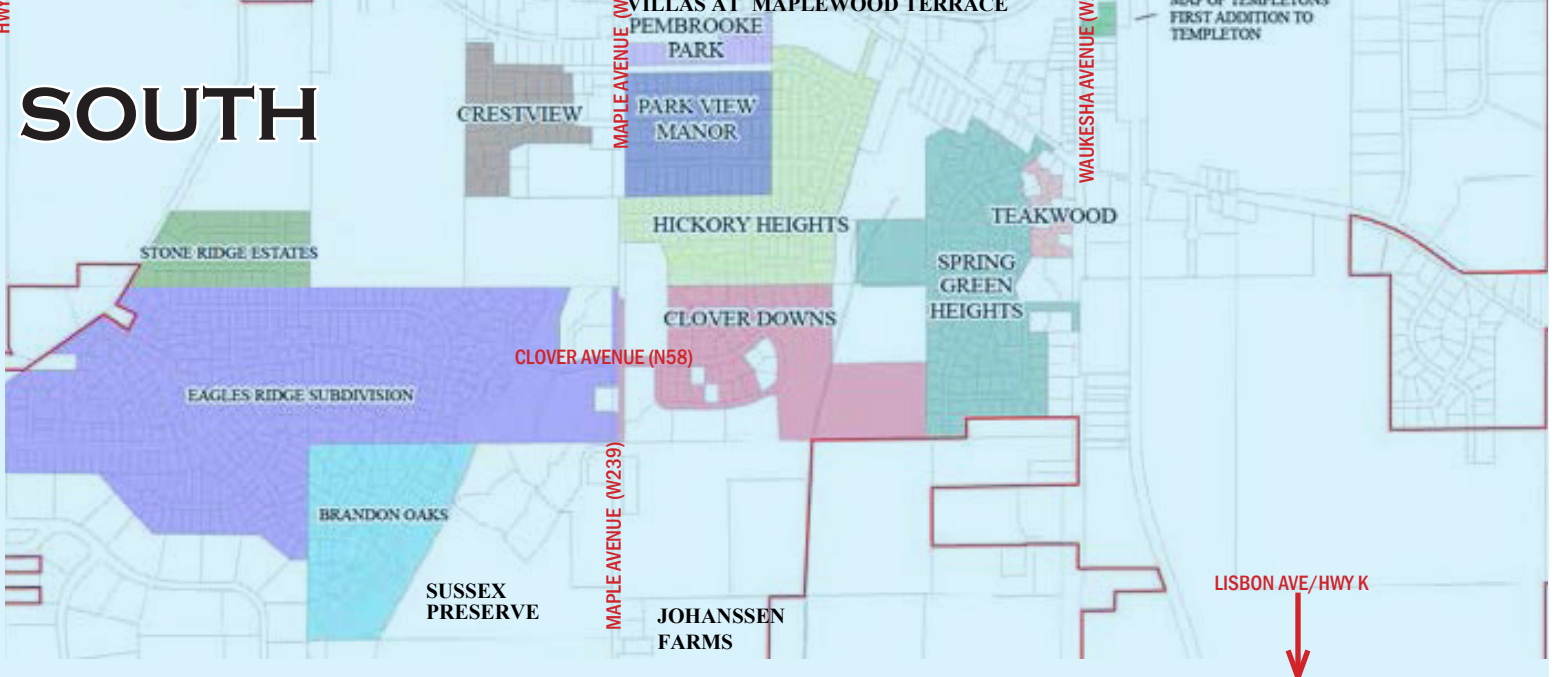

List and Map

2020

Friday, June 12 &
Saturday, June 13
8 a.m. to 3 p.m.

Village of Sussex
Community Rummage Sale
Friday, June 12 & Saturday, June 13
8 a.m. to 3 p.m.

NORTH

CENTRAL

SOUTH

Village of Sussex Community Rummage Sale

Friday, June 12 & June 13

8am - 3pm

Addresses are divided by 3 regions: North, Central, South & then by subdivision w/in that region.

NORTH

Sussex Heights

N67W23945 Linda Dr. Baby items, boy clothes up to 3T, girl clothes up to size 6, women's clothes, misc. household items.

N68W23858 Laurie Ln. Boys and girls clothes-infant - size 6, toys.

Braddock Place

W233N7310 Flagstone Ct Furniture, household goods, books

Centennial Oaks

W241N7522 Woodsvie Dr. Household Items.

Coldwater Creek