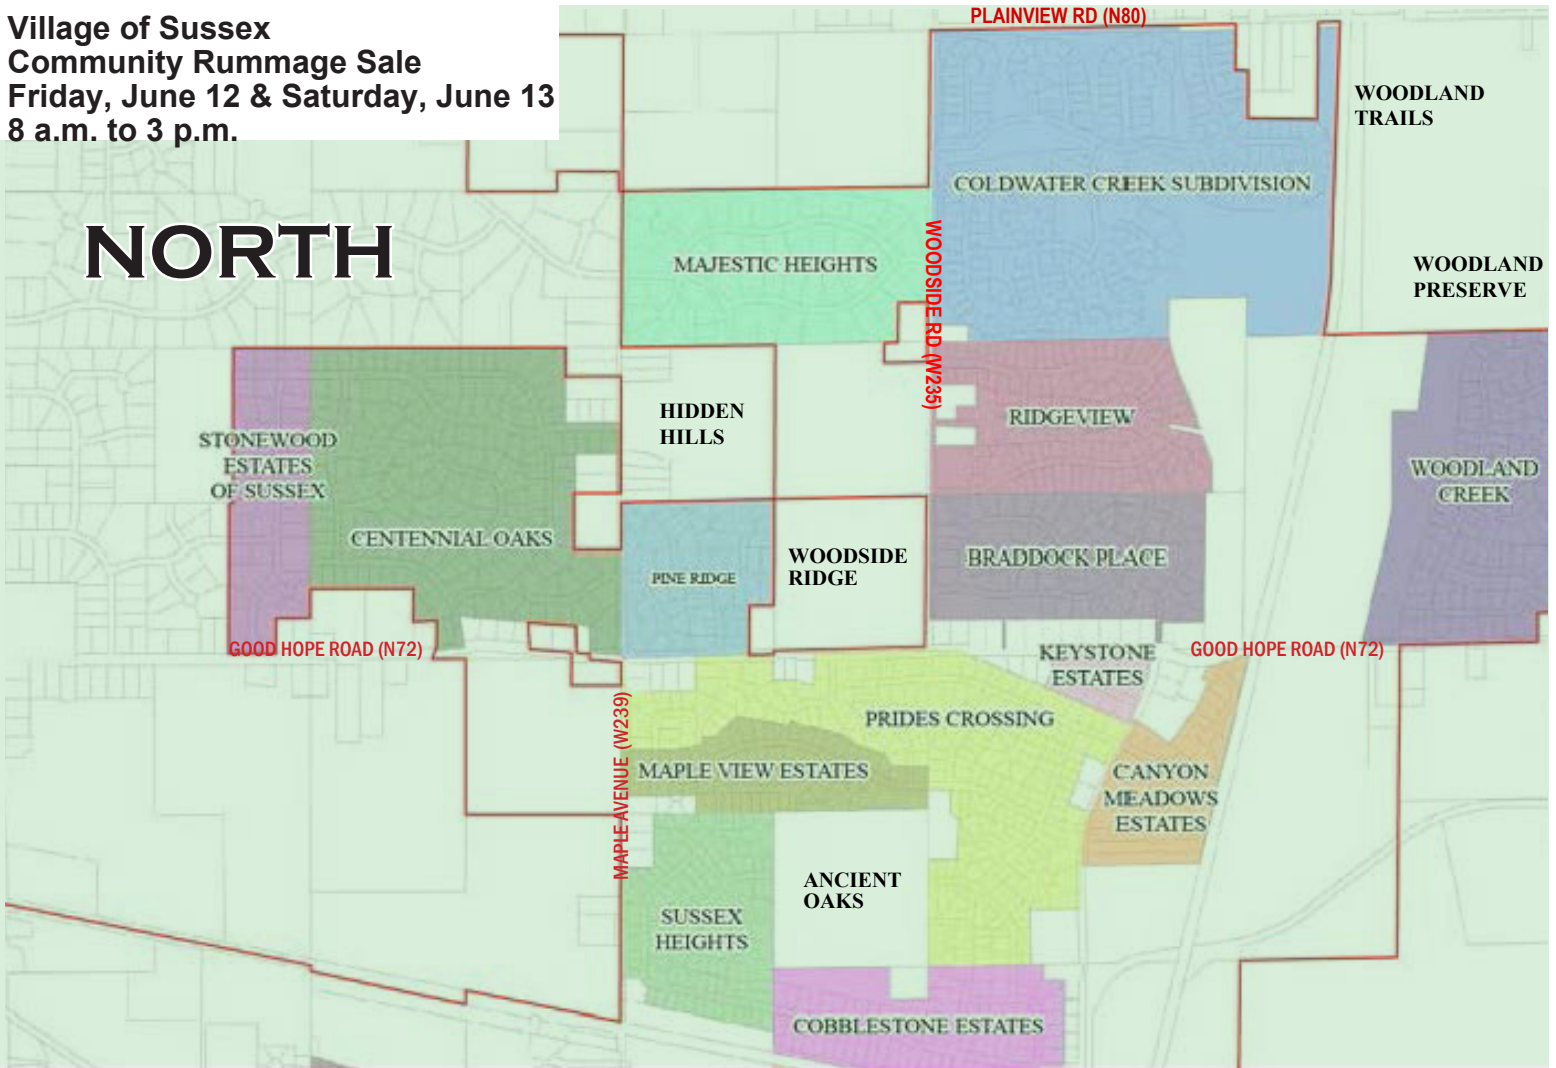

List and Map

2020

Friday, June 12 &
Saturday, June 13
8 a.m. to 3 p.m.

Village of Sussex
Community Rummage Sale
Friday, June 12 & Saturday, June 13
8 a.m. to 3 p.m.

NORTH

CENTRAL

SOUTH

Village of Sussex Community Rummage Sale

Friday, June 12 & June 13

8am - 3pm

Addresses are divided by 3 regions: North, Central, South & then by subdivision w/in that region.

NORTH

Sussex Heights

N67W23945 Linda Dr. Baby items, boy clothes up to 3T, girl clothes up to size 6, women's clothes, misc. household items.

N68W23858 Laurie Ln. Boys and girls clothes-infant - size 6, toys.

Braddock Place

W233N7310 Flagstone Ct Furniture, household goods, books

Centennial Oaks

W241N7522 Woodsvie Dr. Household Items.

Coldwater Creek

W231N7881 Martin Ct. Boys clothes/shoes 6 - 24mo., sports/bobbleheads, kids toys, books, household items, beer signs.

Hidden Hills

W237N7482 Sedge Haven Ct. Baby, kids & adult clothes and shoes, home décor, toys, books, women's accessories, furniture, tools.